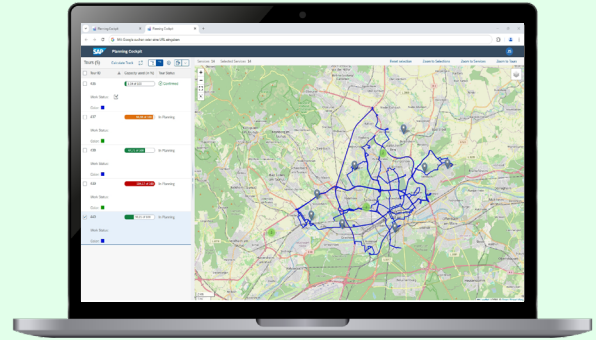

INDUSTRY SOLUTIONS BY PROLOGA

PLANNING AND DISPATCHING

Optimize your logistics with PROLOGA: Industry Solutions by PROLOGA - Planning and Dispatching revolutionizes your logistics processes in waste management and beyond. This comprehensive and future-proof solution combines cloud-native architecture, intelligent planning and seamless SAP integration to optimize your processes. With powerful tools, it not only provides a comprehensive overview of orders and resources, but also automates complex processes and generates intelligent solution proposals. This allows you to save time, increase efficiency and make the best use of your resources, which is crucial for success in the dynamic world of waste management.

ADDITIONAL BENEFITS

- **Cost reduction:**
Through digital processes and optimized use of resources.
- **Semi-automated planning:**
Enables adjustments to be made as required and significantly reduces the effort involved in daily planning.
- **Intuitive user interface:**
List and map views for maximum transparent.
- **Planning flexibility:**
Supports different order types in a dynamic environment
- **Sustainability promotion:**
Contributes to the reduction of CO2 emissions through route optimization.

Industry Solutions by PROLOGA - Planning and Dispatching offers a comprehensive and future-proof solution for optimizing service processes in the circular economy and beyond. By combining cloud-native architecture, intelligent planning and seamless SAP integration, it enables companies to make their services more efficient and increase customer satisfaction.