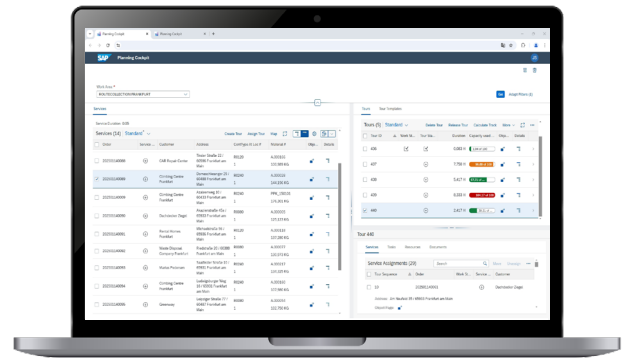

INDUSTRY SOLUTIONS BY PROLOGA

PLANNING AND DISPATCHING

Optimize your logistics with PROLOGA: Industry Solutions by PROLOGA - Planning and Dispatching revolutionizes your logistics processes in waste management and beyond. This comprehensive and future-proof solution combines cloud-native architecture, intelligent planning and seamless SAP integration to optimize your processes. With powerful tools, it not only provides a comprehensive overview of orders and resources, but also automates complex processes and generates intelligent solution proposals. This allows you to save time, increase efficiency and make the best use of your resources, which is crucial for success in the dynamic world of waste management.

FEATURES

- 1. Cloud-native architecture**
The solution is developed for S/4HANA Public Cloud, but can also be used in hybrid scenarios. This enables flexibility in deployment and reduces maintenance costs.
- 2. Integrated order planning**
The system optimizes the arrangement of tasks in routes for efficient customer service. It takes into account various factors such as resource availability and customer requirements.
- 3. Dynamic adaptability**
The solution enables real-time responses to incidents and additional service requests during plan execution. This ensures flexible and efficient service delivery.
- 4. Modular and expandable structure**
The core functionality is independent of the type of service to be planned and can be adapted for different use cases. This enables a high degree of adaptability to your specific requirements.