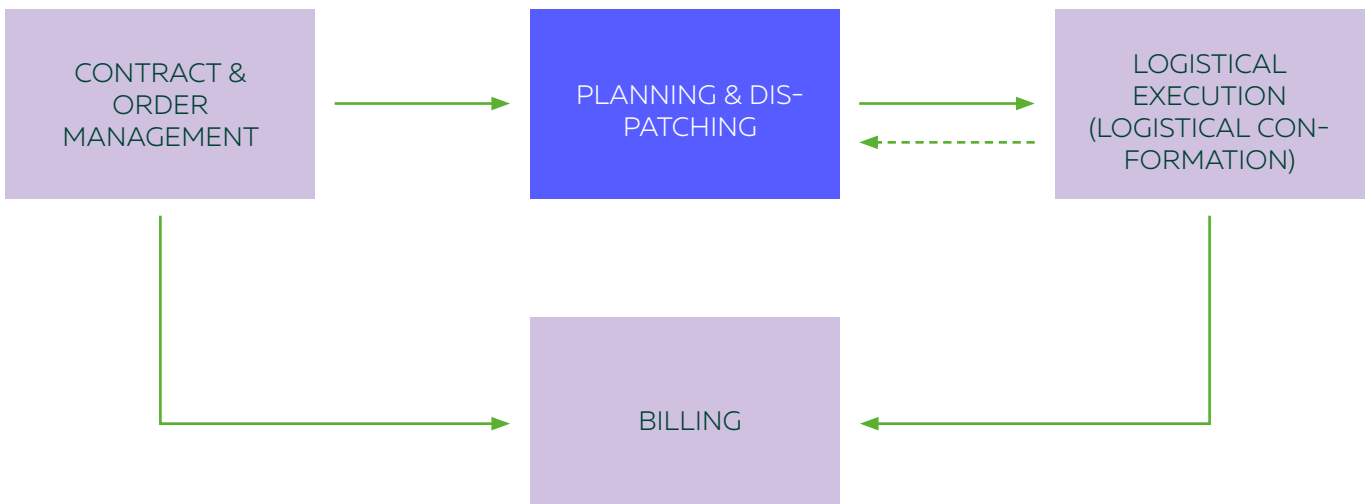

INDUSTRY SOLUTIONS BY PROLOGA

PLANNING AND DISPATCHING

Optimize your logistics with PROLOGA: Industry Solutions by PROLOGA - Planning and Dispatching revolutionizes your logistics processes in waste management and beyond. This comprehensive and future-proof solution combines cloud-native architecture, intelligent planning and seamless SAP integration to optimize your processes. With powerful tools, it not only provides a comprehensive overview of orders and resources, but also automates complex processes and generates intelligent solution proposals. This allows you to save time, increase efficiency and make the best use of your resources, which is crucial for success in the dynamic world of waste management.

FEATURES

- 1. Cloud-native architecture**
The solution is developed for S/4HANA Public Cloud, but can also be used in hybrid scenarios. This enables flexibility in deployment and reduces maintenance costs.
- 2. Integrated order planning**
The system optimizes the arrangement of tasks in routes for efficient customer service. It takes into account various factors such as resource availability and customer requirements.
- 3. Dynamic adaptability**
The solution enables real-time responses to incidents and additional service requests during plan execution. This ensures flexible and efficient service delivery.
- 4. Modular and expandable structure**
The core functionality is independent of the type of service to be planned and can be adapted for different use cases. This enables a high degree of adaptability to your specific requirements.

Industry Solutions by PROLOGA - Planning and Dispatching offers a comprehensive and future-proof solution for optimizing service processes in the circular economy and beyond. By combining cloud-native architecture, intelligent planning and seamless SAP integration, it enables companies to make their services more efficient and increase customer satisfaction.